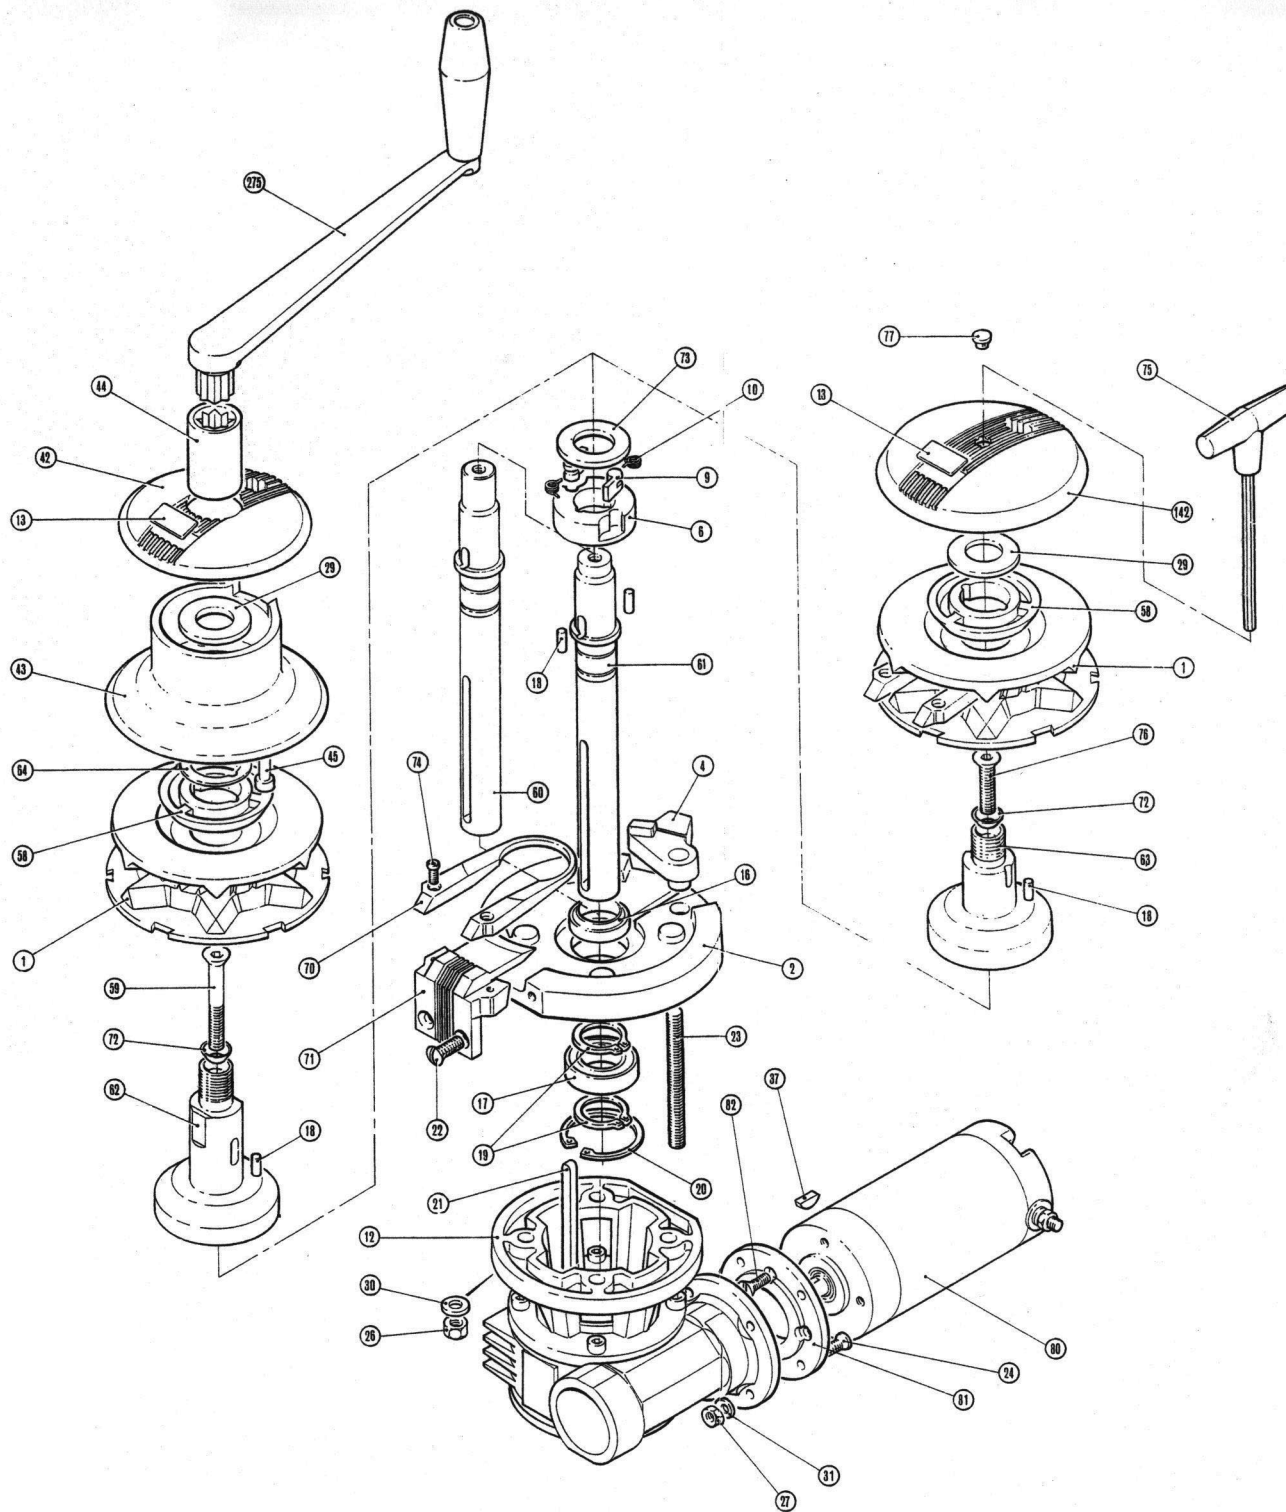

AP700

Part Number	Description	Quantity	
		445	446
1	Gipsy	1	1
2	Baseplate	1	1
4	Gipsy Pawl	1	1
6	Drive Pawl Carrier	1	1
9	Drive Pawl	2	2
10	Pawl Spring	2	2
12	Gearbox Assembly	1	1
13	Nameplate	1	1
16	Wiper Seal	1	1
17	Sealed Bearing	1	1
18	Drive Roller	4	4
19	External Circlip	2	2
20	Internal Circlip	1	1
21	Key	1	1
22	Screw	2	2
23	Stud	4	4
24	Screw	4	4
26	Nut	4	4
27	Nut	4	4
29	Washer	1	1
30	Washer	4	4
31	Washer	4	4
37	Woodruff Key	1	1
42	Drum Cap	1	0
43	Drum	1	0
44	Clutch Nut	1	0
45	Screw	3	0
58	Clutch Cone	1	1
59	Socket Screw	1	0
60	Mainshaft (Gipsy/Drum)	1	0
61	Mainshaft (Gipsy Only)	0	1
62	Gipsy/Drum Carrier	1	0
63	Gipsy Carrier	0	1
64	Distance Piece	1	0
70	Fleming	1	1
71	Fleming Stripper	1	1
72	Friction Cone	1	1
73	Washer	1	1
74	Screw	2	2
75	Socket Screw Key	1	1
76	Socket Screw	0	1
77	Plug	0	1
80	Motor	1	1
81	Motor Adaptor Plate	1	1
82	Screw	4	4
142	Gipsy Cap	0	1
275	Sheet Winch Handle (Not included, see accessories)	1	1